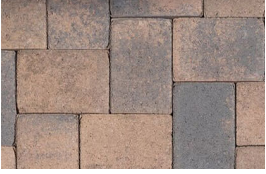

SYMETRY®

Blended Colors (swatches shown in Antique Cobble I)

CREAM – BROWN – CHARCOAL

CREAM – TERRACOTTA – BROWN

**AVAILABLE WITH
RECYCLED CONTENT**