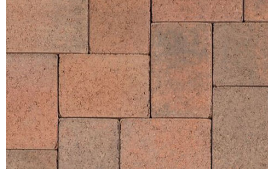

SYMETRY®

Blended Colors (swatches shown in Antique Cobble I)

CREAM – BROWN – CHARCOAL

CREAM – TERRACOTTA – BROWN

**AVAILABLE WITH
RECYCLED CONTENT**