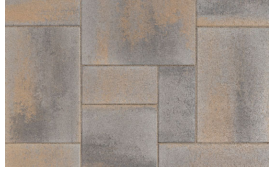

PASEO I AND II

Blended Colors (swatches shown in Paseo I and II)

ADOBE - COPPER - MOCHA

DARK GRAY - COPPER - CHARCOAL

DARK GRAY - PEWTER - CHARCOAL

SAND - COPPER - STONE

Solid Colors (swatches shown in Paseo I and II)

GRAY

AVAILABLE WITH
RECYCLED CONTENT